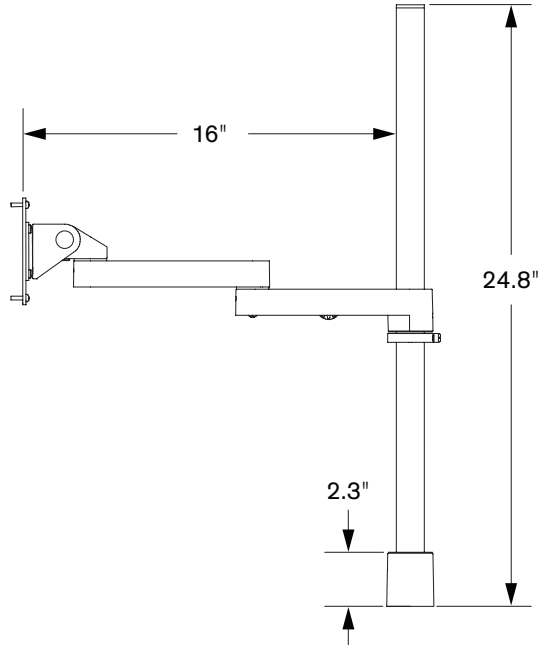

Model 9130

Specifications

FRONT VIEW

TOP VIEW

SIDE VIEW

CAPABILITIES

Horizontal range.....	16"
Pole height.....	24"
Monitor tilt.....	200 degrees
Monitor pivot.....	Landscape to portrait
Monitor compatibility.....	VESA® 75mm and 100mm
Monitor weight.....	Up to 40 lbs per monitor