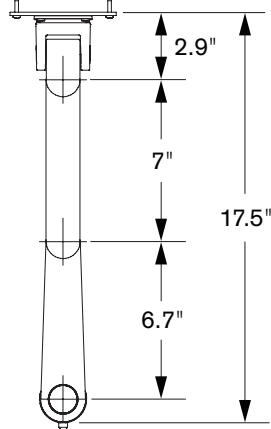

Model 9130

Specifications

FRONT VIEW

TOP VIEW

SIDE VIEW

CAPABILITIES

Horizontal range.....	16"
Pole height.....	24"
Monitor tilt.....	200 degrees
Monitor pivot.....	Landscape to portrait
Monitor compatibility.....	VESA® 75mm and 100mm
Monitor weight.....	Up to 40 lbs per monitor