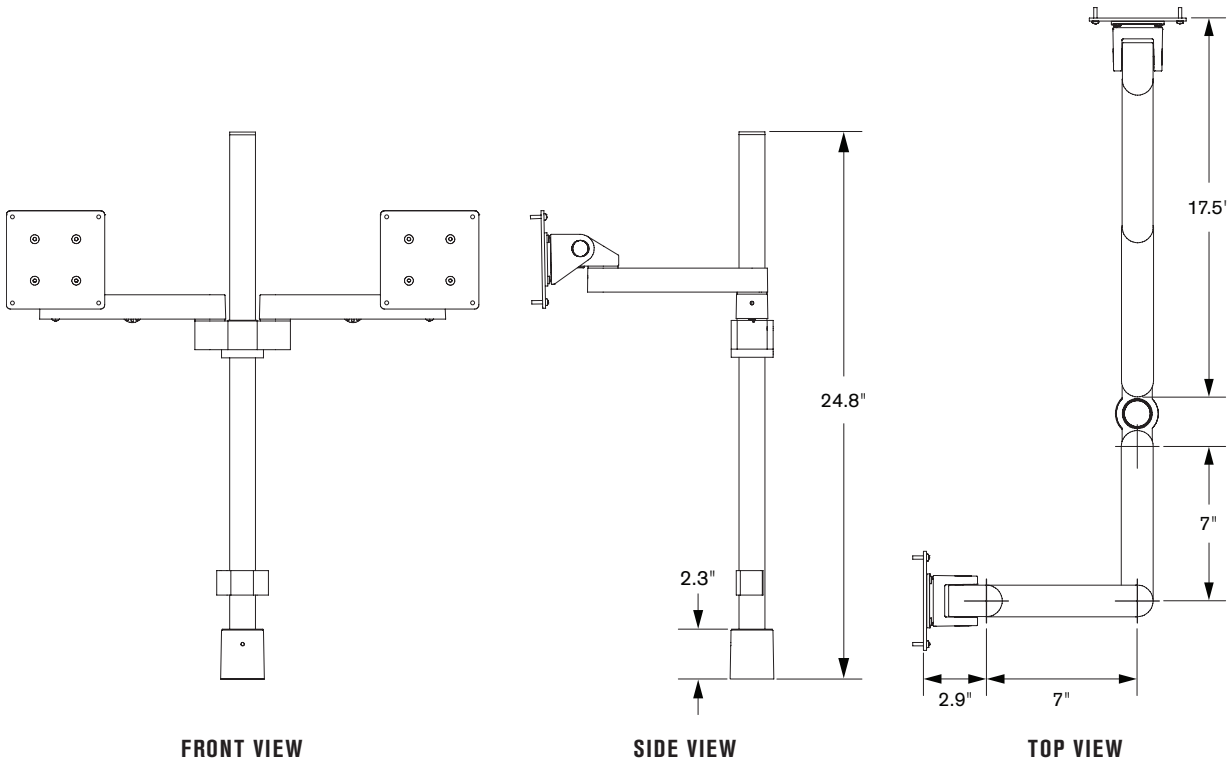

Model 9163

Specifications

CAPABILITIES

Horizontal range.....	17.5"
Pole height.....	24"
Monitor tilt.....	200 degrees
Monitor pivot.....	Landscape to portrait
Monitor compatibility.....	VESA® 75mm and 100mm
Monitor weight/model number.....	Up to 40 lbs per monitor