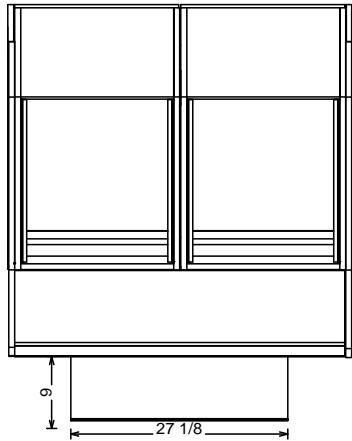

New..... "Slide - Out" Keyboard Shelf

We are proud to introduce the new Slide-Out computer keyboard shelf for our "Plan Series" Consoles.

- 1) 27" wide x 9" deep x 2" high. Enough space to accommodate almost any computer keyboard and mouse (or trackball).
- 2) The slide mechanism is rated at 95lbs, slides out smoothly and retracts automatically when inward pressure is applied.
- 3) The shelf is over 1" thick MDF and has a black powder coated finish.
- 4) Shelf extends a full 9".
- 5) This assembly can easily be retrofitted to our "Plan A,B,C,D,E or F" Consoles. (excluding consoles with the optional "Drop Down Fixed Keyboard Shelf").