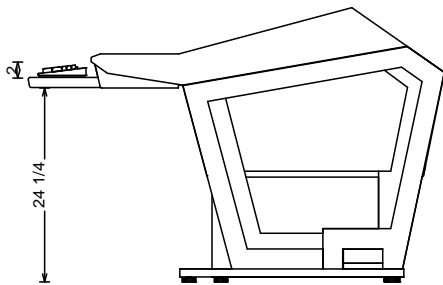

New..... "Slide - Out" Keyboard Shelf

We are proud to introduce the new Slide-Out computer keyboard shelf for our "Plan Series" Consoles.

- 1) 27" wide x 9" deep x 2" high. Enough space to accommodate almost any computer keyboard and mouse (or trackball).
- 2) The slide mechanism is rated at 95lbs, slides out smoothly and retracts automatically when inward pressure is applied.
- 3) The shelf is over 1" thick MDF and has a black powder coated finish.
- 4) Shelf extends a full 9".
- 5) This assembly can easily be retrofitted to our "Plan A,B,C,D,E or F" Consoles. (excluding consoles with the optional "Drop Down Fixed Keyboard Shelf").