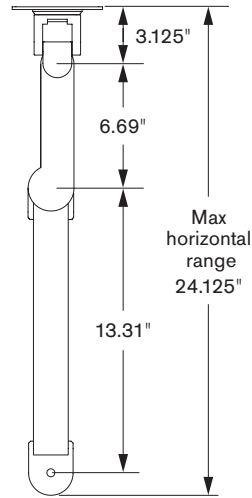

Model 7000

Specifications

SIDE VIEW
Vertical Range

TOP VIEW
Horizontal Range

TOP VIEW
Arm Folded

CAPABILITIES

Vertical range	16" (+/- 8" from horizontal)
Horizontal range	24"
Rotation	360 degrees at three joints
Monitor tilt	200 degrees
Monitor pivot	Landscape to portrait
Monitor compatibility	VESA® 75mm and 100mm
Cable management	Cables are concealed in arm
Monitor weight/model number	4 - 11.5 lbs / 7000-500
	10 - 27.5 lbs / 7000-800
	14 - 31 lbs / 7000-1000