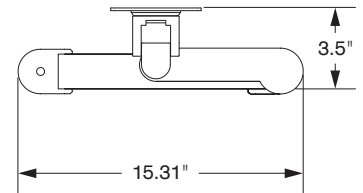

Model 7000

Specifications

SIDE VIEW
Vertical Range

TOP VIEW
Horizontal Range

TOP VIEW
Arm Folded

CAPABILITIES

Vertical range	16" (+/- 8" from horizontal)
Horizontal range	24"
Rotation	360 degrees at three joints
Monitor tilt	200 degrees
Monitor pivot	Landscape to portrait
Monitor compatibility	VESA® 75mm and 100mm
Cable management	Cables are concealed in arm
Monitor weight/model number	4 - 11.5 lbs / 7000-500
	10 - 27.5 lbs / 7000-800
	14 - 31 lbs / 7000-1000