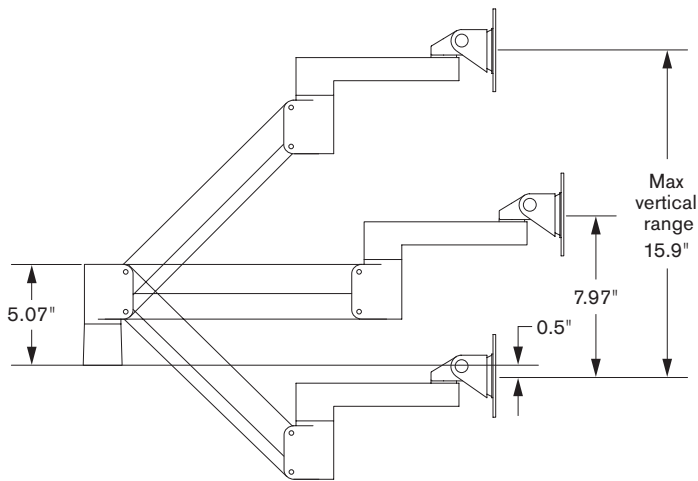

Model 7000

Specifications

SIDE VIEW
Vertical Range

TOP VIEW
Horizontal Range

TOP VIEW
Arm Folded

CAPABILITIES

Vertical range	16" (+/- 8" from horizontal)
Horizontal range	24"
Rotation	360 degrees at three joints
Monitor tilt	200 degrees
Monitor pivot	Landscape to portrait
Monitor compatibility	VESA® 75mm and 100mm
Cable management	Cables are concealed in arm
Monitor weight/model number	4 - 11.5 lbs / 7000-500
	10 - 27.5 lbs / 7000-800
	14 - 31 lbs / 7000-1000